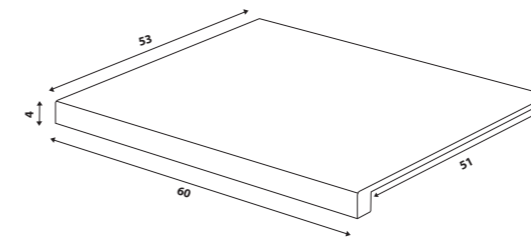

DCF65835
PEI 5 ○ 94 | ks
mat | matt | R9 | A

DCG65835
PEI 4 ○ 98 | ks
full lappato