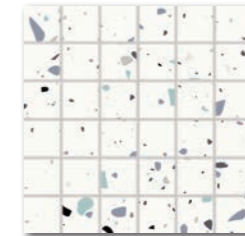

30x60

v1

WAKVK546
 ○ 80 l m²
 mat | matt
 slonová kost | ivory

WAKVK547
 ○ 80 l m²
 mat | matt |
 červenohnědá - modrošedá - černá | red-brown - blue-grey - black

WDM05547 (SET)
 ○ 66 l set
 mat | matt |

30x60
 5x5 | 30x30

v3

WAKVK548
 ○ 80 l m²
 mat | matt |
 modrá - tyrkysová - černá | blue - turquoise - black

WDM05548 (SET)
 ○ 66 l set
 mat | matt |

WAKVK549
 ○ 80 l m²
 mat | matt |
 zelená - zelenožlutá - černá | green - green-yellow - black

Doporučujeme kombinovat s dlaždicemi série Blend, Board, Faro, Rebel a Saloon. | To combine with Blend, Board, Faro, Rebel and Saloon floor tiles is recommended.