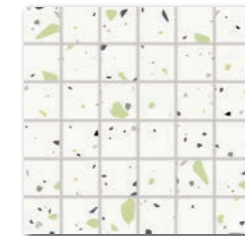

30x60

v1

WAKVK546
 ○ 80 l m²
 mat | matt
 slonová kost | ivory

WAKVK547
 ○ 80 l m²
 mat | matt |
 červenohnědá - modrošedá - černá | red-brown - blue-grey - black

WDM05547 (SET)
 ○ 66 l set
 mat | matt |

30x60
 5x5 | 30x30

v3

WAKVK548
 ○ 80 l m²
 mat | matt |
 modrá - tyrkysová - černá | blue - turquoise - black

WDM05548 (SET)
 ○ 66 l set
 mat | matt |

WAKVK549
 ○ 80 l m²
 mat | matt |
 zelená - zelenožlutá - černá | green - green-yellow - black

Doporučujeme kombinovat s dlaždicemi série Blend, Board, Faro, Rebel a Saloon. | To combine with Blend, Board, Faro, Rebel and Saloon floor tiles is recommended.