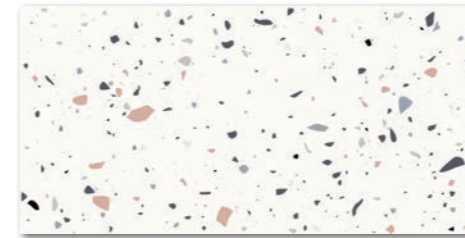

30x60

v1

WAKVK546
 ○ 80 l m²
 mat | matt
 slonová kost | ivory

WAKVK547
 ○ 80 l m²
 mat | matt |
 červenohnědá - modrošedá - černá | red-brown - blue-grey - black

WDM05547 (SET)
 ○ 66 l set
 mat | matt |

30x60
 5x5 | 30x30

v3

WAKVK548
 ○ 80 l m²
 mat | matt |
 modrá - tyrkysová - černá | blue - turquoise - black

WDM05548 (SET)
 ○ 66 l set
 mat | matt |

WAKVK549
 ○ 80 l m²
 mat | matt |
 zelená - zelenožlutá - černá | green - green-yellow - black

Doporučujeme kombinovat s dlaždicemi série Blend, Board, Faro, Rebel a Saloon. | To combine with Blend, Board, Faro, Rebel and Saloon floor tiles is recommended.