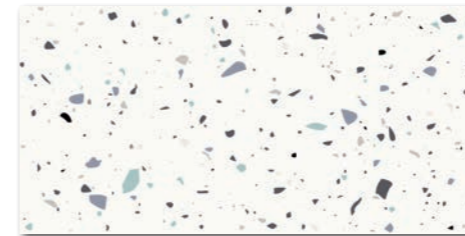

30x60

v1

WAKVK546
 ○ 80 l m²
 mat | matt
 slonová kost | ivory

WAKVK547
 ○ 80 l m²
 mat | matt |
 červenohnědá - modrošedá - černá | red-brown - blue-grey - black

WDM05547 (SET)
 ○ 66 l set
 mat | matt |

30x60
 5x5 | 30x30

v3

WAKVK548
 ○ 80 l m²
 mat | matt |
 modrá - tyrkysová - černá | blue - turquoise - black

WDM05548 (SET)
 ○ 66 l set
 mat | matt |

WAKVK549
 ○ 80 l m²
 mat | matt |
 zelená - zelenožlutá - černá | green - green-yellow - black

Doporučujeme kombinovat s dlaždicemi série Blend, Board, Faro, Rebel a Saloon. | To combine with Blend, Board, Faro, Rebel and Saloon floor tiles is recommended.