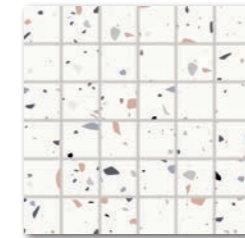

30x60

v1

WAKVK546
 ○ 80 l m²
 mat | matt
 slonová kost | ivory

WAKVK547
 ○ 80 l m²
 mat | matt |
 červenohnědá - modrošedá - černá | red-brown - blue-grey - black

WDM05547 (SET)
 ○ 66 l set
 mat | matt |

30x60
 5x5 | 30x30

v3

WAKVK548
 ○ 80 l m²
 mat | matt |
 modrá - tyrkysová - černá | blue - turquoise - black

WDM05548 (SET)
 ○ 66 l set
 mat | matt |

WAKVK549
 ○ 80 l m²
 mat | matt |
 zelená - zelenožlutá - černá | green - green-yellow - black

Doporučujeme kombinovat s dlaždicemi série Blend, Board, Faro, Rebel a Saloon. | To combine with Blend, Board, Faro, Rebel and Saloon floor tiles is recommended.