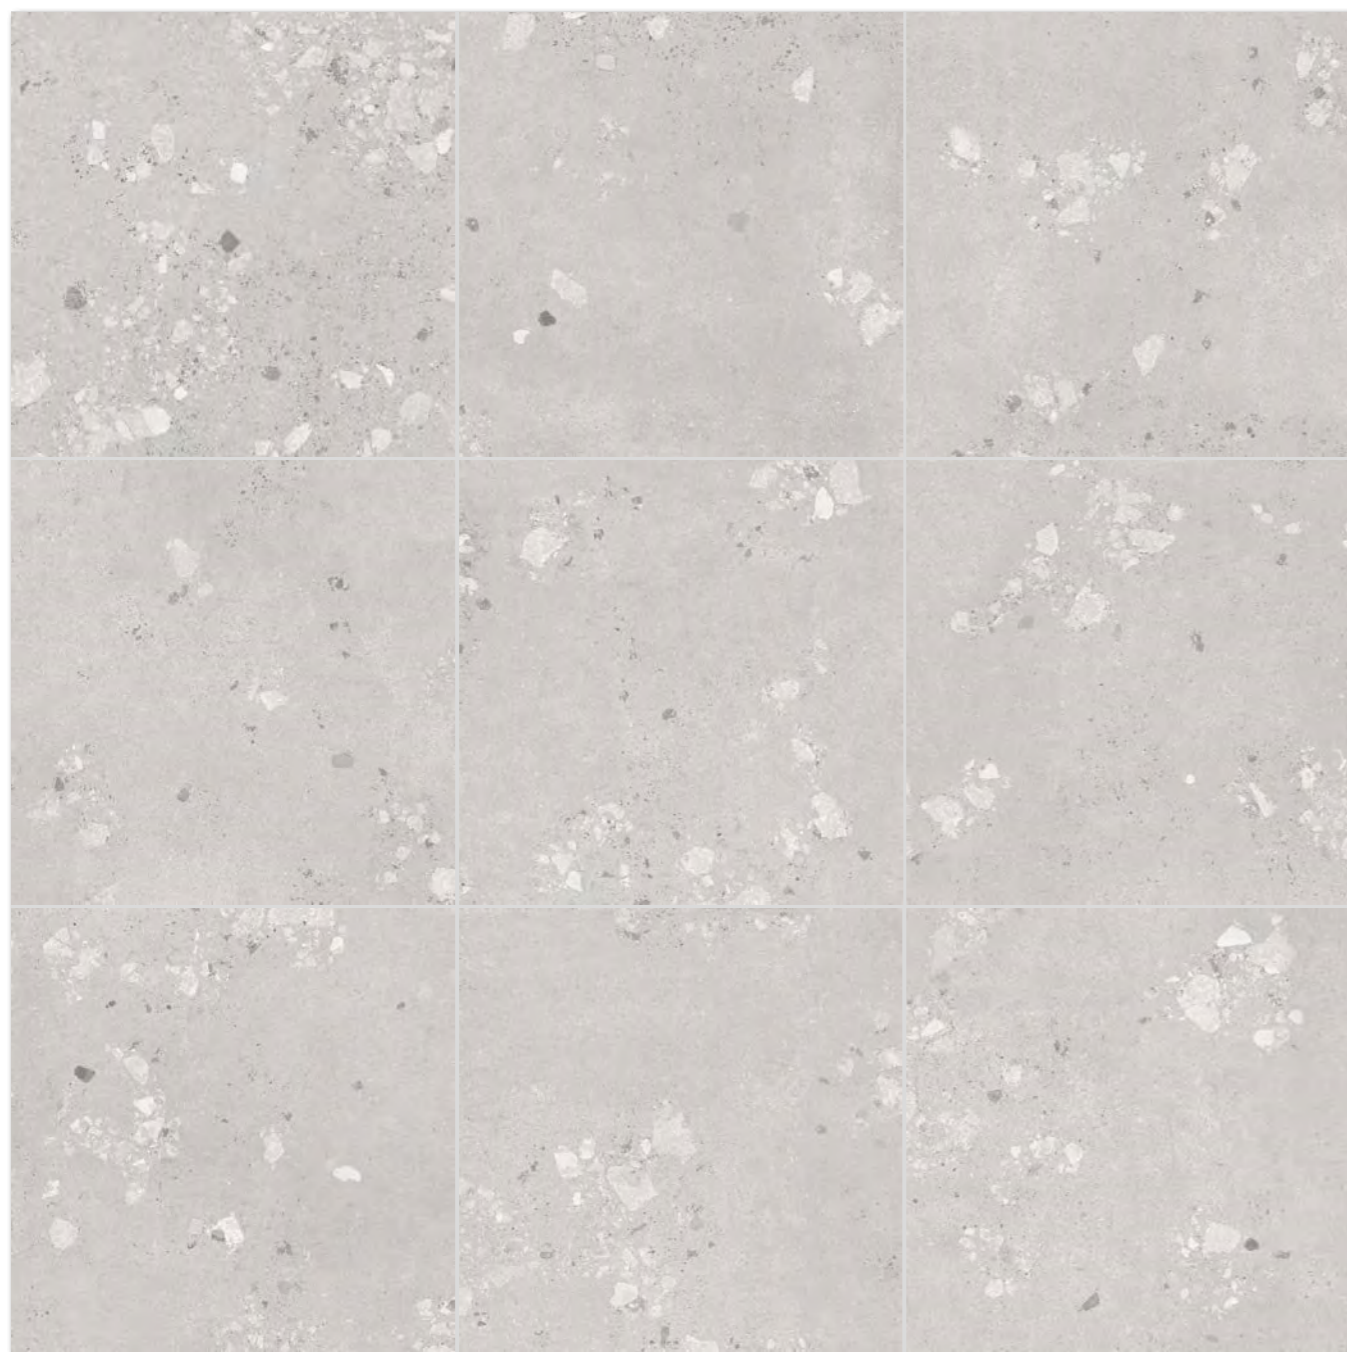

Die Fliesen der Serie zeichnen sich durch ein breites Farbspiel V3 aus. | All products of the entire batch show big deviations in shade difference V3.

Wir empfehlen, einzelne Fliesen aus mehreren Paketen herauszunehmen und den gesamten Bodenbelag nach der Inspirationsfotodokumentation in den Katalogen RAKO, eventuell den Webseiten www.rako.eu, zu komponieren. Wünschenswert ist die Kombination aller Fliesendesigns einschließlich ihrer Drehung um 90° oder 180°, sodass ausgewogene Optik der verlegten Fläche erzielt wird.

Before laying the tiles, we suggest you select from several cartons and arrange them as illustrated in the inspiration photo documentation in RAKO catalogues or website www.rako.eu, and mix the tiles to achieve the required result including turning them by 90° or 180°.

Produkt | product	cm	mm	EN	St/m²	kg	kg/m²	St/m²	kg	kg/m²	St/m²	kg
Bodenfliese | floor tile	10x10	98x98x9	EN 14411 - G Bla	11	11	1,00	56	56,00	19,2	19,2	1 125
Stufe | step tile	60x60	598x597x9	STO No. 030 - 059824	3	2,8	1,08	-	-	20,7	19,2	-
Stufe | step tile	40x80	398x798x10	STO No. 030 - 059824	2	3,1	0,64	-	-	14,1	21,9	-
Socket | skirting plinth	80x9,5	798x95x10	STO No. 030 - 059824	10	13,2	0,76	-	-	16,7	21,9	-
Socket | skirting plinth	60x7,2	598x72x9	STO No. 030 - 059824	14	23,1	0,60	-	-	11,5	19,2	-
Stufenformteil | special step tile	40x80	398x798x10	STO No. 030 - 059824	2	-	-	-	-	16,5	-	-