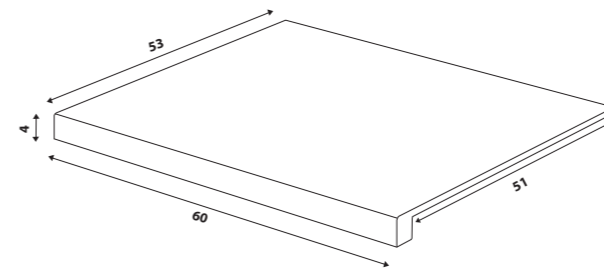

DCF65676 hellbeige | light beige
DCF65677 braun | brown
DCF65678 hellgrau | light grey
DCF65679 dunkelgrau | dark grey
PEI 5 $\odot$ 1370 | St
matt